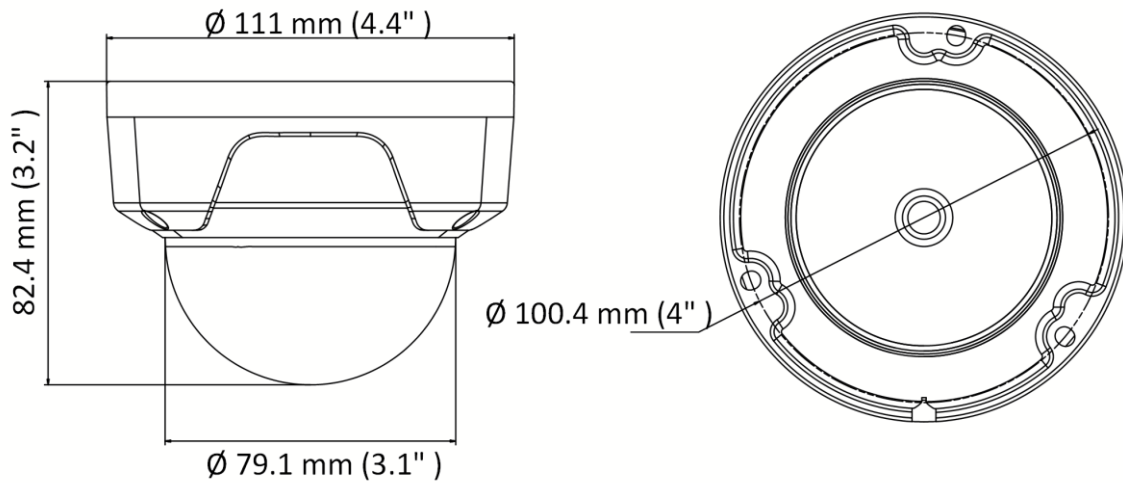

Main Stream Max. Frame Rate	50Hz: 20 fps (2560 × 1440) 25 fps (2304 × 1296, 1920 × 1080, 1280 × 720) 60Hz: 20 fps (2560 × 1440) 30 fps (2304 × 1296, 1920 × 1080, 1280 × 720)
Sub-stream Max. Frame Rate	50Hz: 25 fps (640 × 480, 640 × 360, 320 × 240) 60Hz: 30 fps (640 × 480, 640 × 360, 320 × 240)
Interface	
Communication Interface	1 RJ45 10M/100M self-adaptive Ethernet port
General	
Firmware Version	V5.5.70
General Function	Anti-flicker, heartbeat, mirror, password protection, privacy mask, watermark
Startup and Operating Conditions	-30 °C to 60 °C (-22 °F to 140 °F), humidity: 95% or less (non-condensing)
Power Supply	12 VDC ± 25% PoE: 802.3af, Class 3
Material	Aluminum alloy body
Dimensions	Camera: Ø111 mm × 82.4 mm (Ø4.4" × 3.2") With package: 134 mm × 134 mm × 108 mm (5.3" × 5.3" × 4.3")
Weight	Without –M model: Camera: Approx. 360 g (0.8 lb.) With package: Approx. 560 g (1.2 lb.) –M model: Camera: Approx. 430 g (0.9 lb.) With package: Approx. 620 g (1.4 lb.)
Power Consumption and Current	12 VDC, 0.4 A, max. 5 W PoE (802.3af, 36 V to 57 V), 0.20 A to 0.15 A, max. 6.5 W
Interface Protection	IP67 (IEC 60529-2013), IK10 (IEC 62262:2002)
Interface	
On-board Storage	Built-in micro SD/SDHC/SDXC slot, up to 256 GB
General	
Web Client Language	English, Ukrainian

▪ **Available Model**

HWI-D140H (2.8/4 mm)

HWI-D140H-M (2.8/4mm)

▪ **Dimension**

Unit: mm (inch)

▪ **Accessory**

▪ **Optional**

DS-1280ZJ-DM18 Junction Box	DS-1276ZJ-SUS Corner Mount	DS-1258ZJ Wall Mount	DS-1272ZJ-110 Wall Mount	DS-1250ZJ Rain Shade
				
DS-1275ZJ-SUS Vertical Pole Mount	DS-1272ZJ-110B Wall Mount	DS-1271ZJ-110 Pendant Mount	DS-1259ZJ Inclined Ceiling Mount	
				